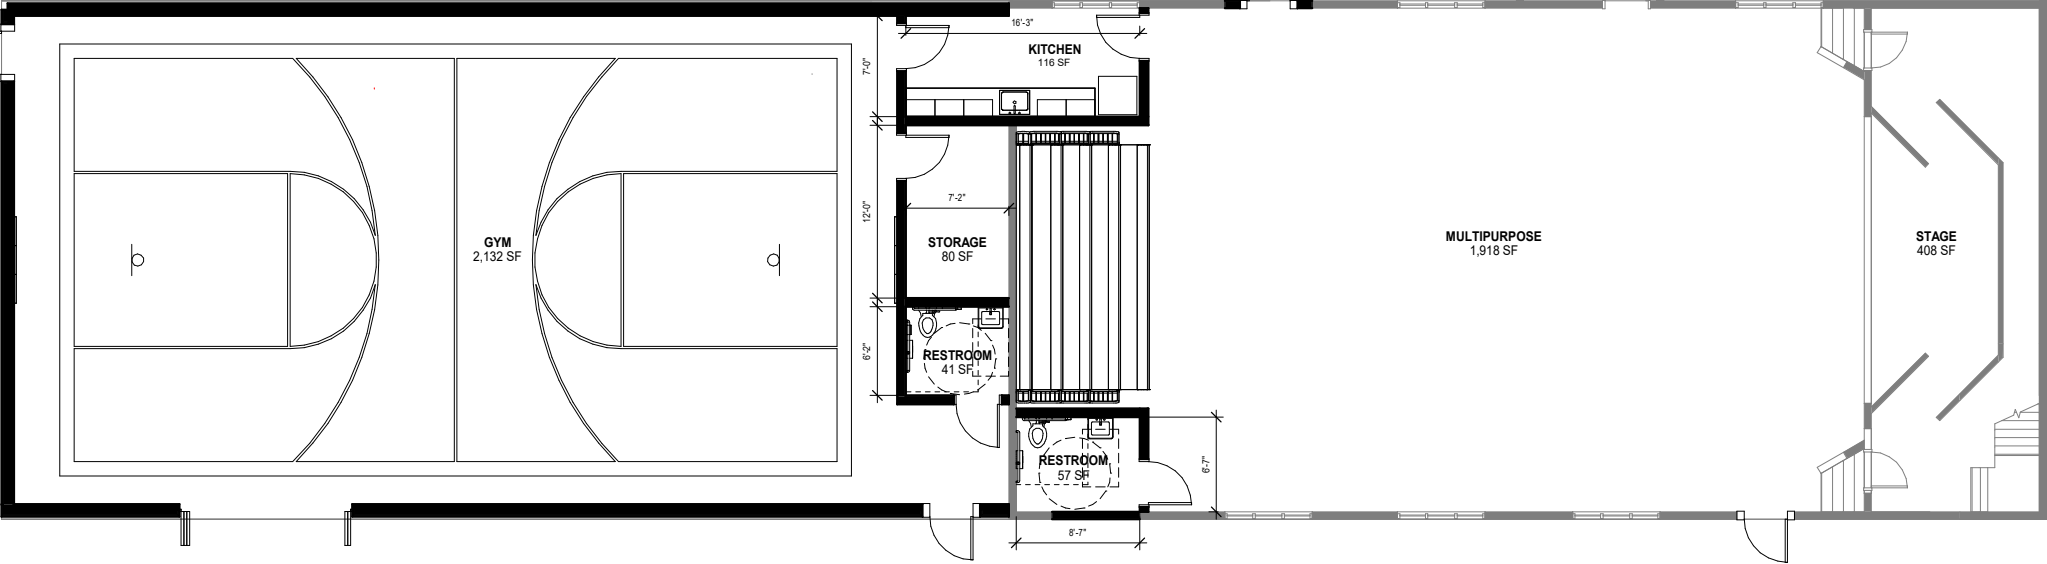

NEW EXISTING

MECHANICAL MEZZANINE ABOVE

MECHANICAL
73 SF

GYM
1,931 SF

KITCHEN
116 SF

STORAGE
142 SF

RESTROOM
49 SF

RESTROOM
49 SF

MULTIPURPOSE
2,058 SF

STAGE
408 SF

8'-4"

13'-10 3/4"

10'-2 1/4"

7'-11 3/4"

5'-7 3/8"

6'-5 1/8"

6'-5 1/8"

NEW EXISTING
MECHANICAL MEZZANINE ABOVE

MECHANICAL
73 SF

GYM
2,132 SF

KITCHEN
116 SF

STORAGE
80 SF

RESTROOM
41 SF

RESTROOM
57 SF

MULTIPURPOSE
1,918 SF

STAGE
408 SF

Handwritten notes on the whiteboard:

1st grade	2nd grade	3rd grade
1. 8:55-9:45	1. 8:55-9:45	1. 8:55-9:45
2. 9:50-10:40	2. 9:50-10:40	2. 9:50-10:40
3. 10:45-11:35	3. 10:45-11:35	3. 10:45-11:35
4. 11:40-12:30	4. 11:40-12:30	4. 11:40-12:30
5. 1:35-2:25	5. 1:35-2:25	5. 1:35-2:25
6. 2:30-3:20	6. 2:30-3:20	6. 2:30-3:20
7. 3:25-4:15	7. 3:25-4:15	7. 3:25-4:15