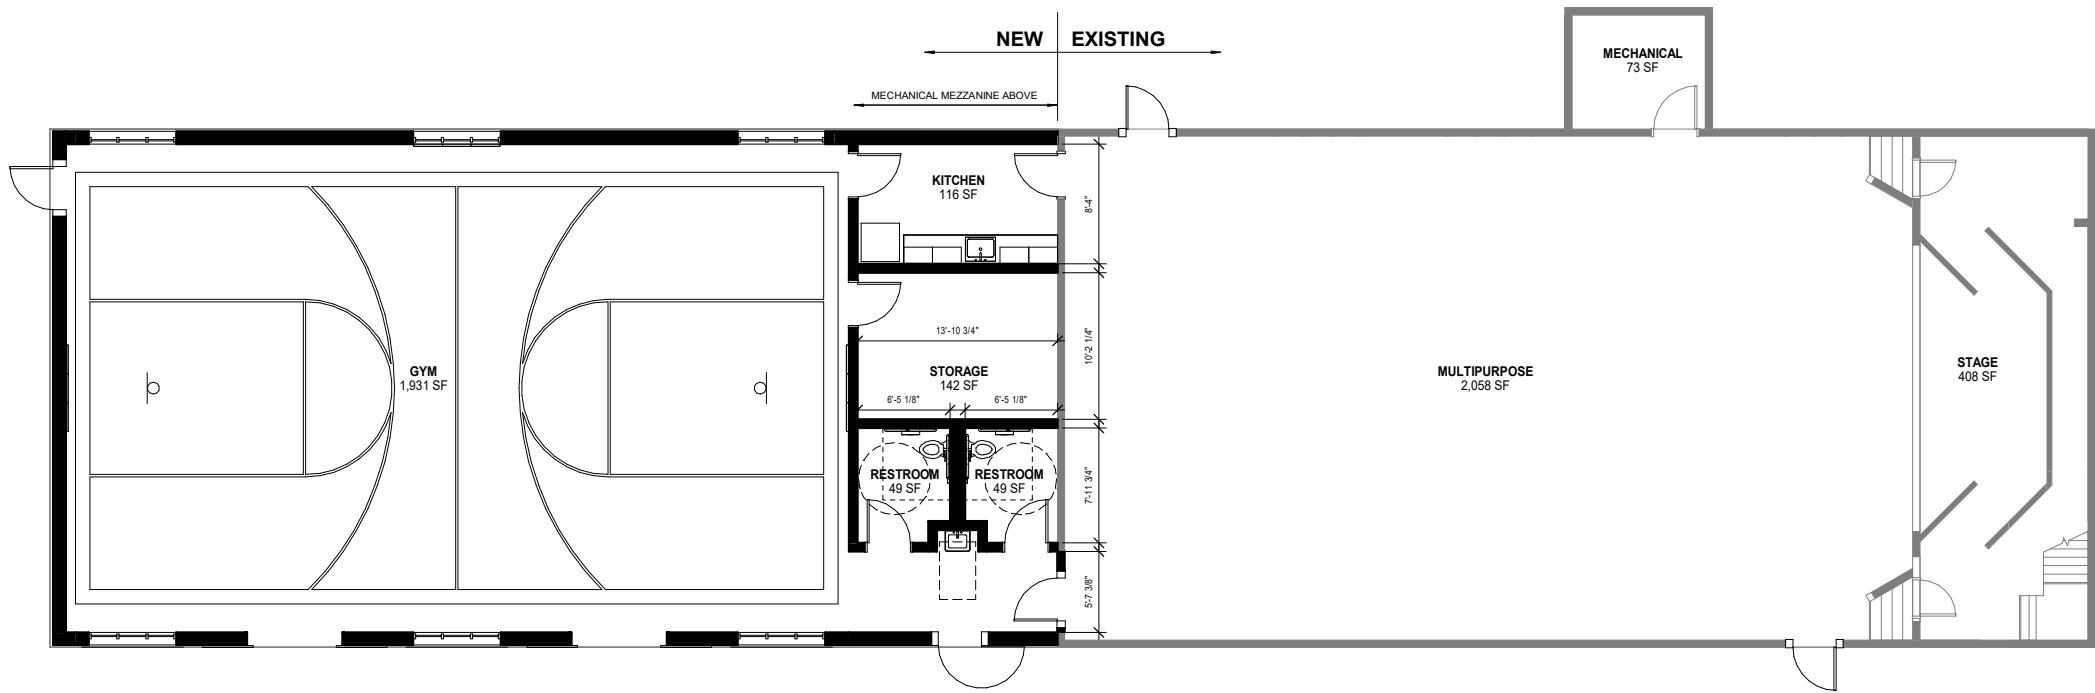

NEW EXISTING

MECHANICAL MEZZANINE ABOVE

MECHANICAL
73 SF

GYM
1,931 SF

KITCHEN
116 SF

STORAGE
142 SF

RESTROOM
49 SF

RESTROOM
49 SF

MULTIPURPOSE
2,058 SF

STAGE
408 SF

8'-4"

13'-10 3/4"

10'-2 1/4"

7'-11 3/4"

5'-7 3/8"

6'-5 1/8"

6'-5 1/8"

NEW EXISTING
MECHANICAL MEZZANINE ABOVE

MECHANICAL
73 SF

GYM
2,132 SF

KITCHEN
116 SF

STORAGE
80 SF

RESTROOM
41 SF

RESTROOM
57 SF

MULTIPURPOSE
1,918 SF

STAGE
408 SF

Handwritten notes on the whiteboard:

1st grade	2nd grade	3rd grade
1. 8:55-9:45	1. 8:55-9:45	1. 8:55-9:45
2. 9:50-10:40	2. 9:50-10:40	2. 9:50-10:40
3. 10:45-11:35	3. 10:45-11:35	3. 10:45-11:35
4. 11:40-12:30	4. 11:40-12:30	4. 11:40-12:30
5. 1:35-2:25	5. 1:35-2:25	5. 1:35-2:25
6. 2:30-3:20	6. 2:30-3:20	6. 2:30-3:20
7. 3:25-4:15	7. 3:25-4:15	7. 3:25-4:15